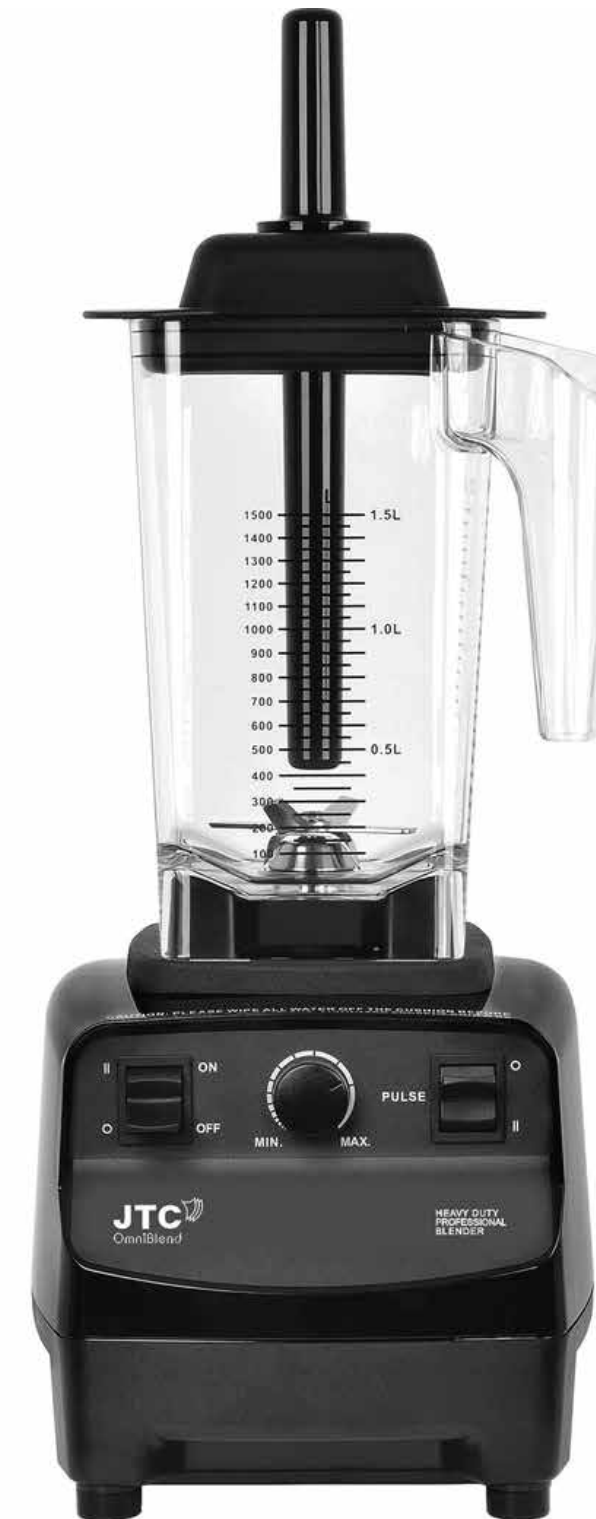

Mythos Automatic Coffee Machines

AURA

VIEW MODEL

MYTHOS AURA

- ⊗ Adjustable grinder
- ⊗ 1.2kg bean hopper
- ⊗ 2 x 800g soluble canisters
- ⊗ 7 programmable selections
- ⊗ 8-16g coffee chamber
- ⊗ 10.1" LCD screen to display images & videos
- ⊗ LED display screen
- ⊗ Integrated cleaning function
- ⊗ Direct water connection
- ⊗ 120 beverages per day

R29 500.00

ATLANTIS 3B

- ⊗ High density food grade polycarb bowls
- ⊗ Illuminated covers and bowls
- ⊗ Easy to access controls
- ⊗ 3 bowls
- ⊗ Capacity: 3 x 12lt

R41 500.00

Commercial Blenders

OMNIBLEND I

VIEW MODELS 