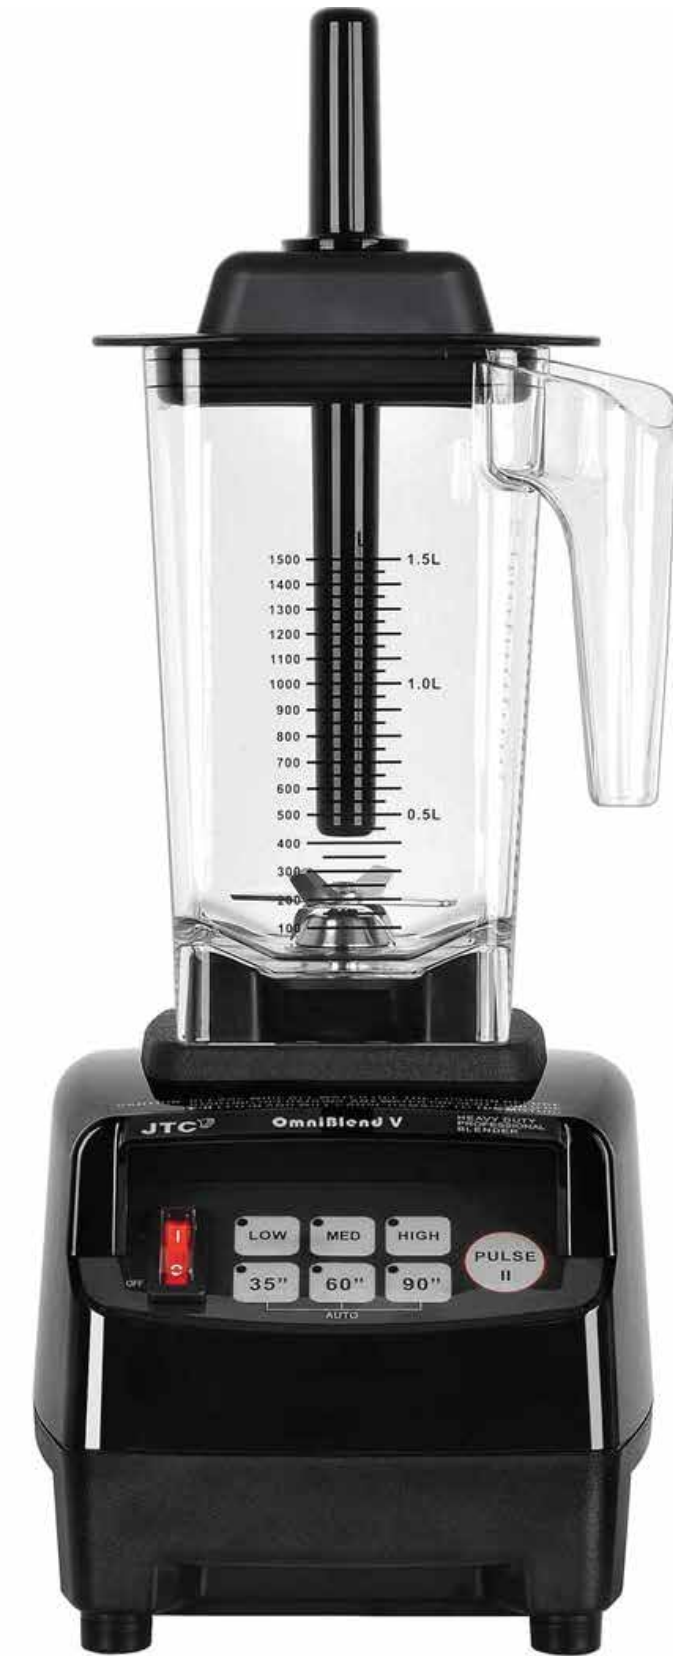

Commercial Blenders

OMNIBLEND V

[VIEW MODELS](#)